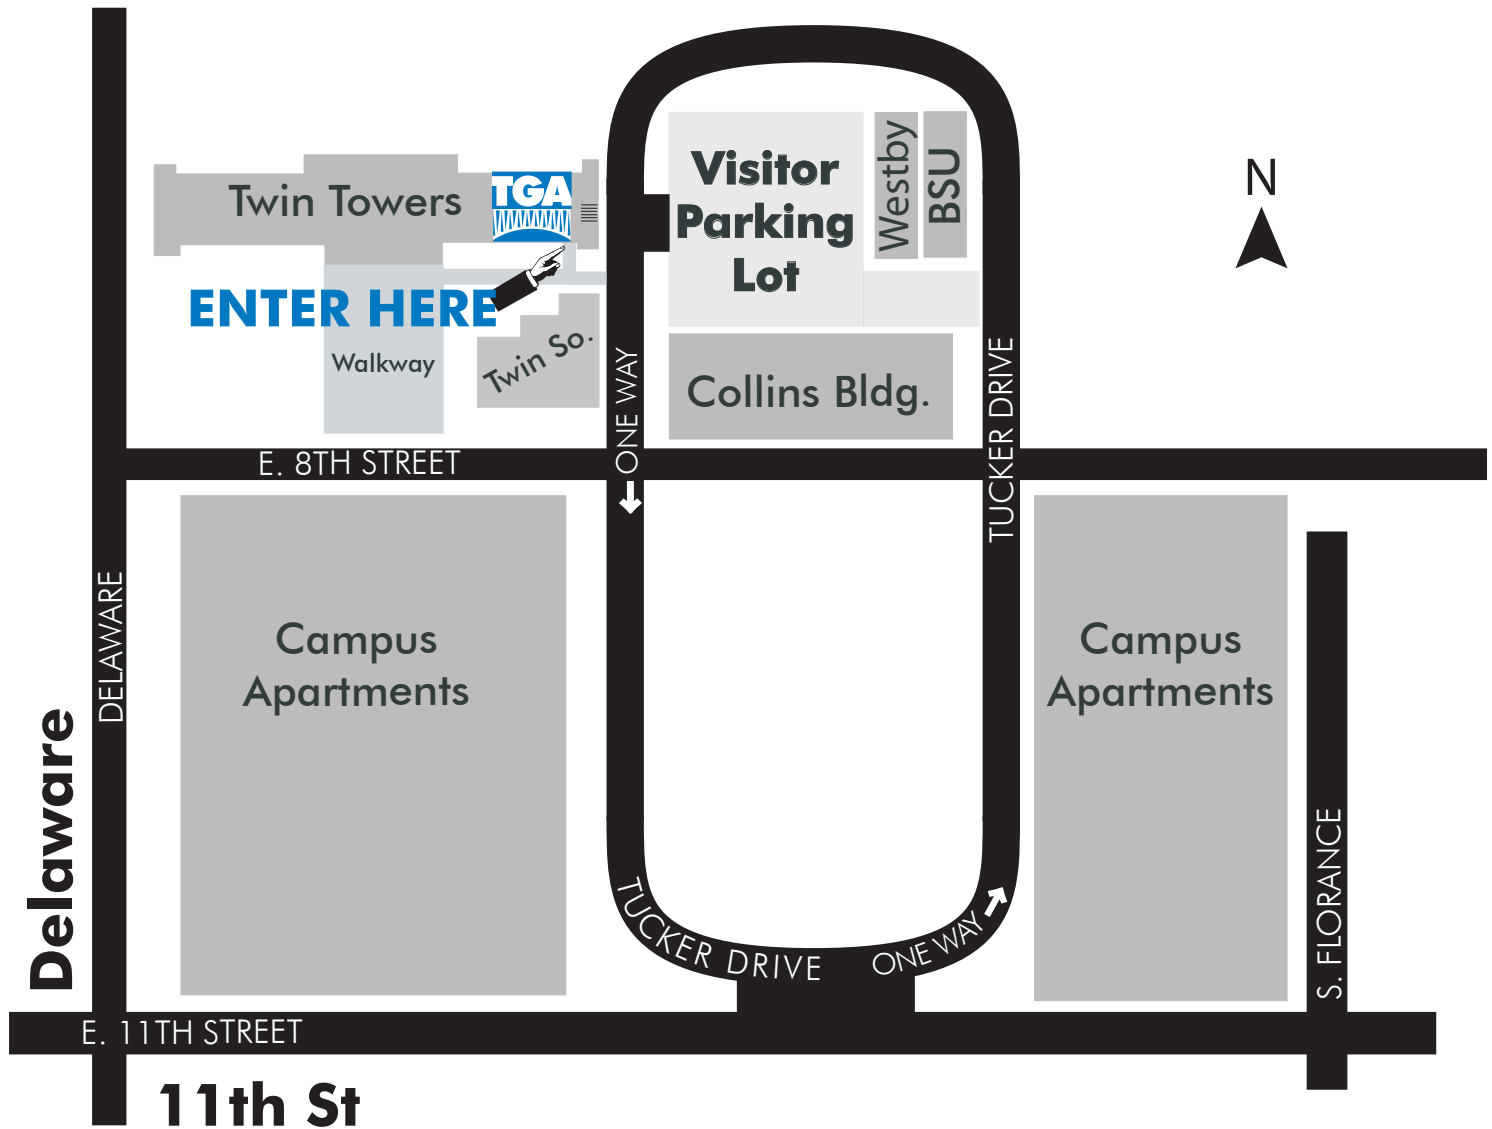

# Tulsa Global Alliance Visitor Parking & Office Directions

TGA's office is located on The University of Tulsa campus.

Physical Address: 2821 East 8th Street, Twin Towers East, Suite 206

## Tulsa Global Alliance 2nd Floor, Rm 206

Call 591-4750 for assistance.

I-244 ↑

← Lewis

Harvard →

Via **Broken Arrow Expwy Westbound**: Exit 15th, turn right (east) on to 15th, turn left (north) at Delaware (first light), continue north past 11th., follow map above.

Via **Broken Arrow Expwy Eastbound**: Exit Lewis, turn left (north) on to Lewis, turn right (east) on to 11th, turn left (north) on to Delaware, follow map above.

Via **I-244 Eastbound**: Take Exit 8 Delaware/Harvard (right), turn right (south) on to Delaware, continue straight, follow map above.

Via **I-244 Westbound**: Take Exit 8 Delaware/Lewis (right), turn left (south) on to Delaware, continue straight, follow map above.